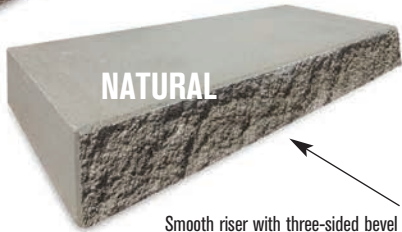

Smooth riser with three-sided bevel on one face.