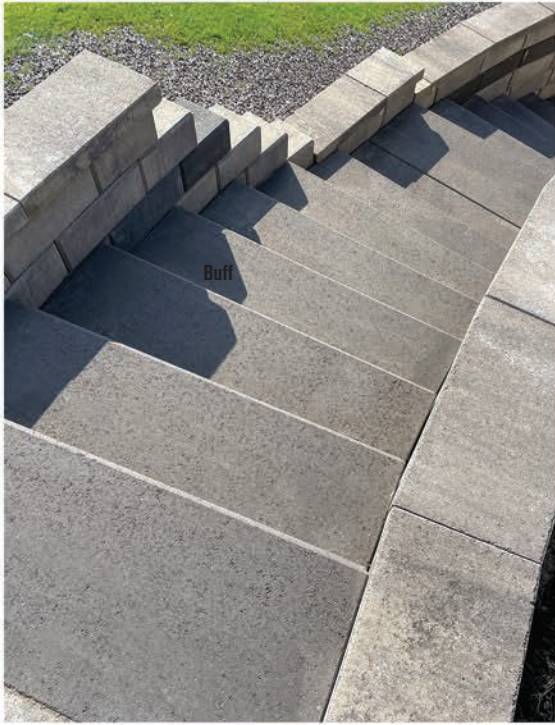

GRAND STEP

BEECHWOOD