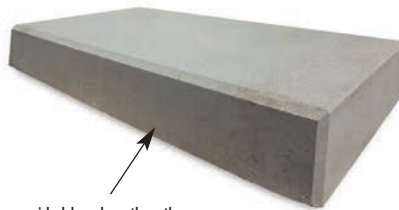

Split-face riser with three-sided bevel on the other.

- Two looks with one unit; smooth riser on one side, straight-split on the other, deep bevel front, smooth tread/sides
- Lifting device recommended
- Available by pallet

Dimensions	Area	Weight	Units/Pallet	Pallet Weight
48 x 18 x 6" H	6.0 sq. ft.	409 lbs.	6 (32 sq. ft.)	2,504 lbs.

Dimensions shown are nominal.

Manufactured by: