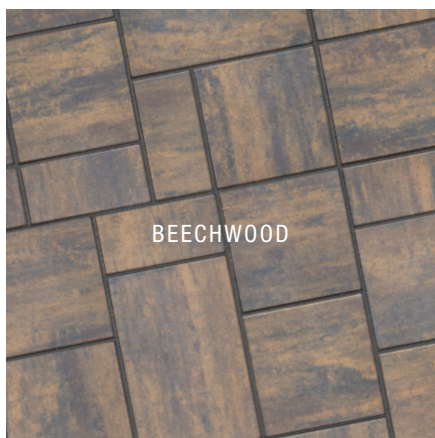

RENO PAVER

- Smooth surface, irregular/chamfered edge
- Small auto-spacer
- Chroma Color facemix technology
- Three-piece, one-pallet system
- Available by pallet or layer
- Suitable for all pedestrian, pool and all vehicle applications
- Use 6 x 12 Accent, American Brick, Cobble Stone or Colonial pavers for borders and insets
- Use plate or roller compactor when compacting

Size	Dimensions	Face Area	Weight	Units/Layer	Layers	Units/Pallet	Pallet Weight
Small	4.87 x 9.87 x 2-3/8" H	0.33 sq. ft.	8.86 lbs.	8			
Medium	9.87 x 9.87 x 2-3/8" H	0.67 sq. ft.	17.99 lbs.	6	8 (11.75 sq. ft)	152 (94 sq. ft.)	2,574 lbs.
Large	14.75 x 9.87 x 2-3/8" H	1.01 sq. ft.	27.11 lbs.	5			

Pallet square footage is accurate, layers and bands square footages have been rounded. Dimensions shown are actual unless noted.

Manufactured by:

Rochester
Concrete Products™

7200 Broadway Ave. N, Rochester, MN 55906
Phone: 507-288-8850
rochesterpc.com