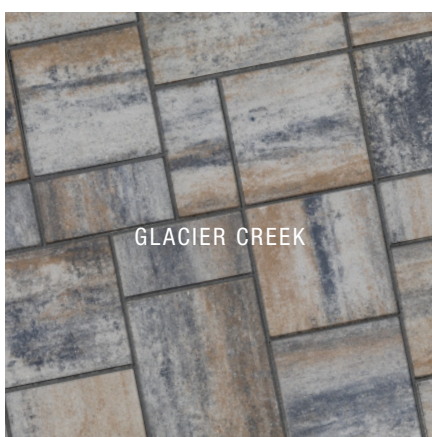

RENO PAVER

- Smooth surface, irregular/chamfered edge
- Small auto-spacer
- Chroma Color facemix technology
- Three-piece, one-pallet system
- Available by pallet or layer
- Suitable for all pedestrian, pool and all vehicle applications
- Use 6 x 12 Accent, American Brick, Cobble Stone or Colonial pavers for borders and insets
- Use plate or roller compactor when compacting

Size	Dimensions	Face Area	Weight	Units/Layer	Layers	Units/Pallet	Pallet Weight
Small	4.87 x 9.87 x 2-3/8" H	0.33 sq. ft.	8.86 lbs.	8			
Medium	9.87 x 9.87 x 2-3/8" H	0.67 sq. ft.	17.99 lbs.	6	8 (11.75 sq. ft)	152 (94 sq. ft.)	2,574 lbs.
Large	14.75 x 9.87 x 2-3/8" H	1.01 sq. ft.	27.11 lbs.	5			

Pallet square footage is accurate, layers and bands square footages have been rounded. Dimensions shown are actual unless noted.

Manufactured by:

Rochester
Concrete Products™

7200 Broadway Ave. N, Rochester, MN 55906
Phone: 507-288-8850
rochesterpc.com