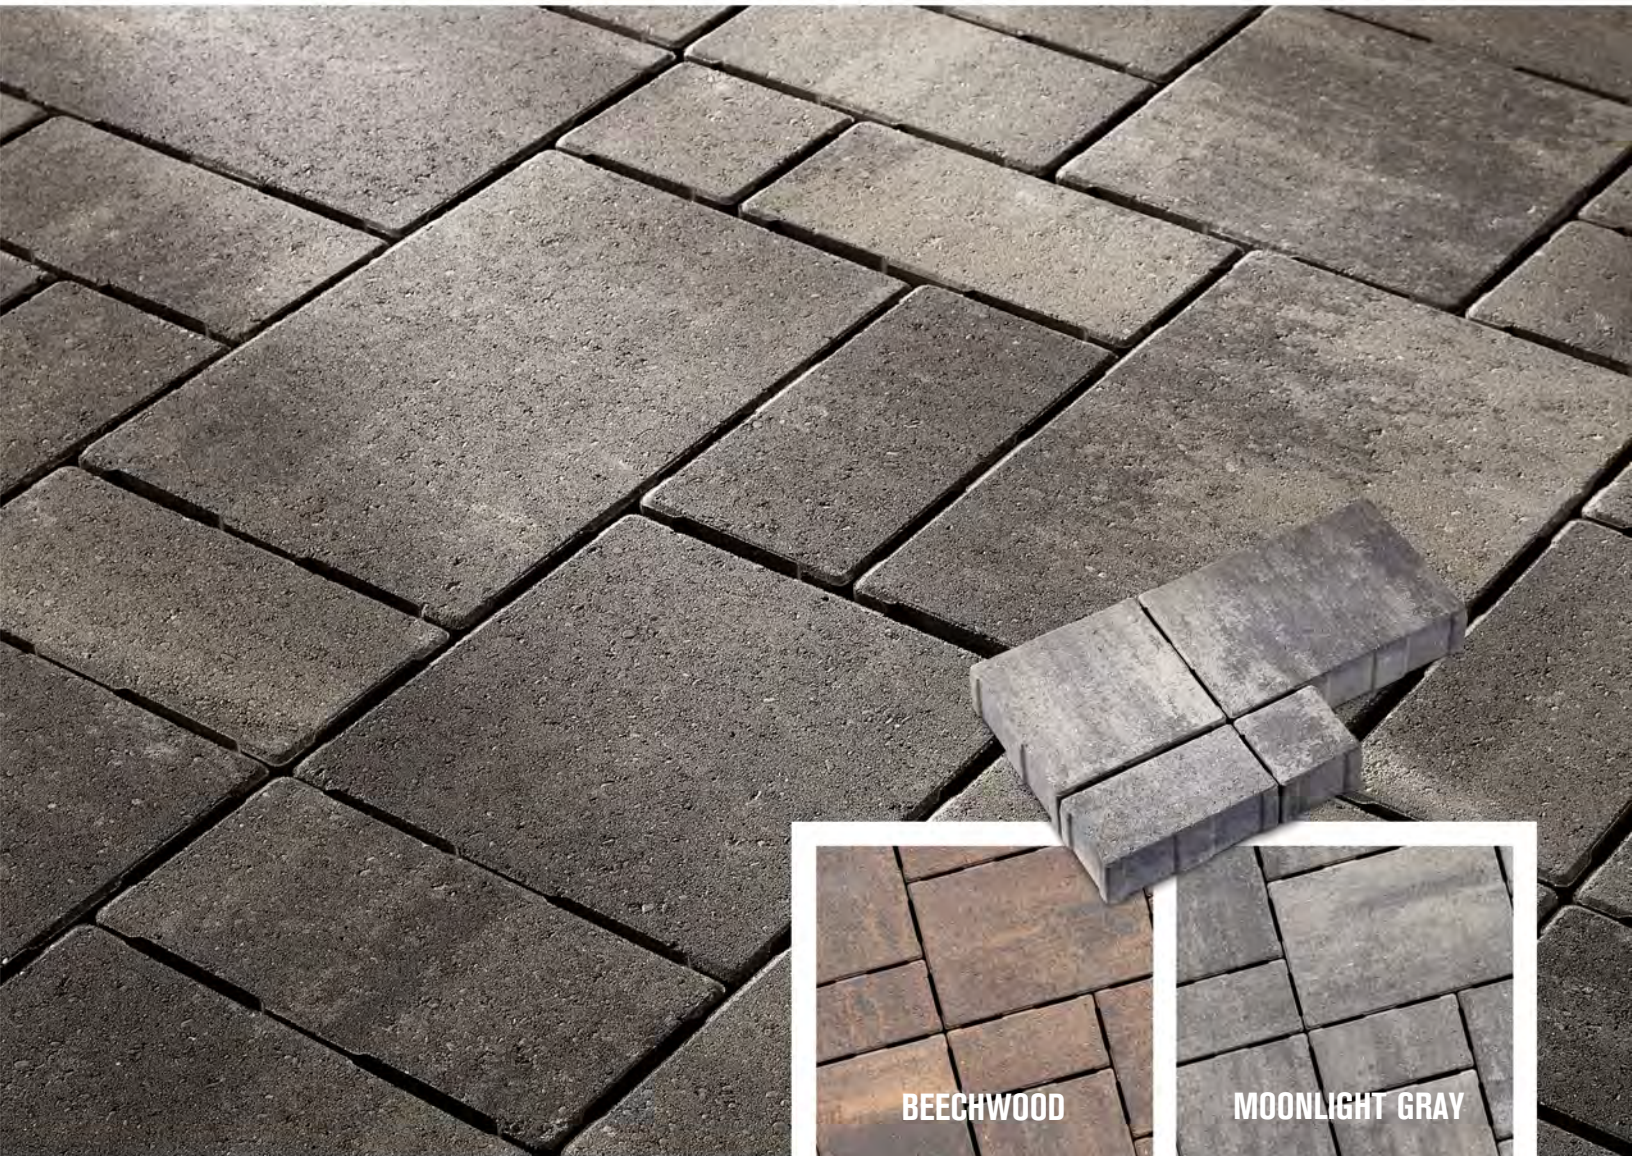

PACIFIC-ECO 8CM PAVER

- Four-piece, one pallet system
- Smooth surface, beveled edge
- Large auto-spacer; high-flow-rate, eco-friendly, permeable paver
- Machine layable, compatible with Holland-Eco
- Available by layers in Beechwood and Moonlight Gray

Paver	Size	Units/Layer	Layers	Units/Pallet	Pallet Weight
Small Square	4.87 x 4.87 x 3.125" H	28 (13.44 sq. ft.)	7 (425 lbs.)	224 (94 sq. ft.)	2,975 lbs.
Large Square	9.75 x 9.75 x 3.125" H				
Small Rectangle	4.87 x 9.75 x 3.125" H				
Large Rectangle	14.62 x 9.75 x 3.125" H				

Manufactured by:

7200 Broadway Ave. N, Rochester, MN 55906
Phone: 507-288-8850 • Fax: 507-535-1487
www.rochesterpcp.com